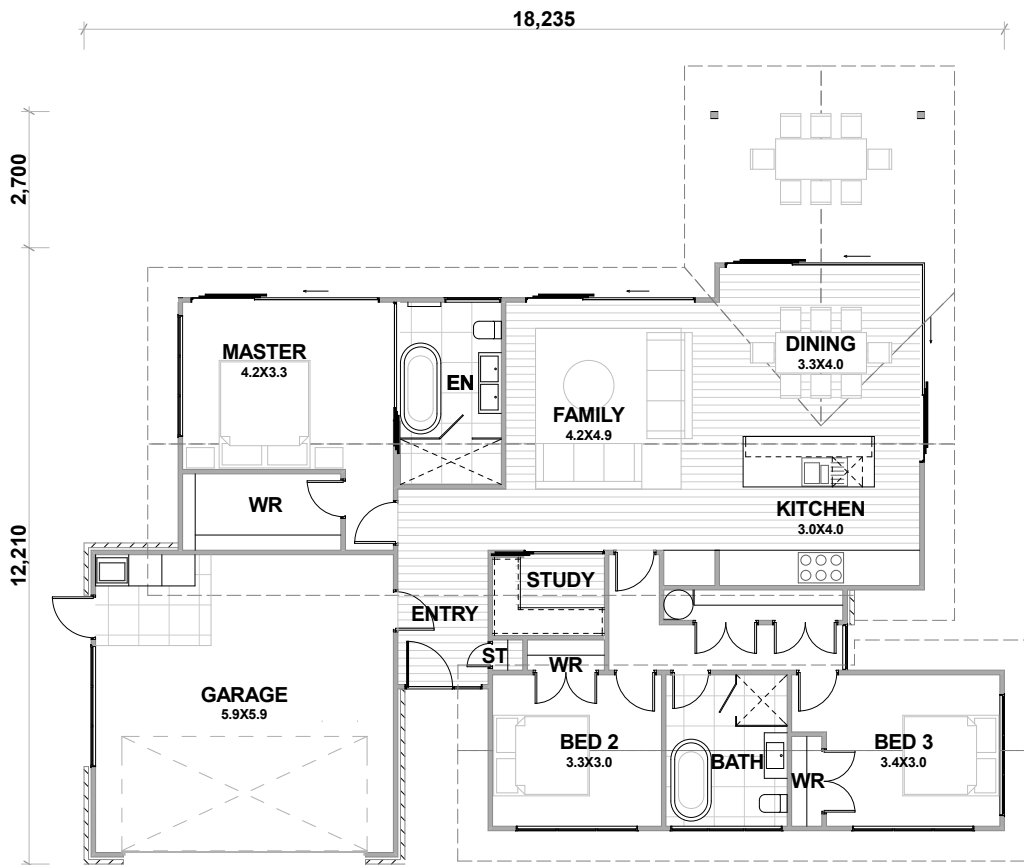

REPRESENTATION ONLY

GROSS FLOOR AREA: 171.7 SQM

Three bedroom, modern, open plan living.

**Emerson**  
**\$ P.O.A.**

©COPYRIGHT - DW Homes Ltd. Copying or altering this plan is prohibited.