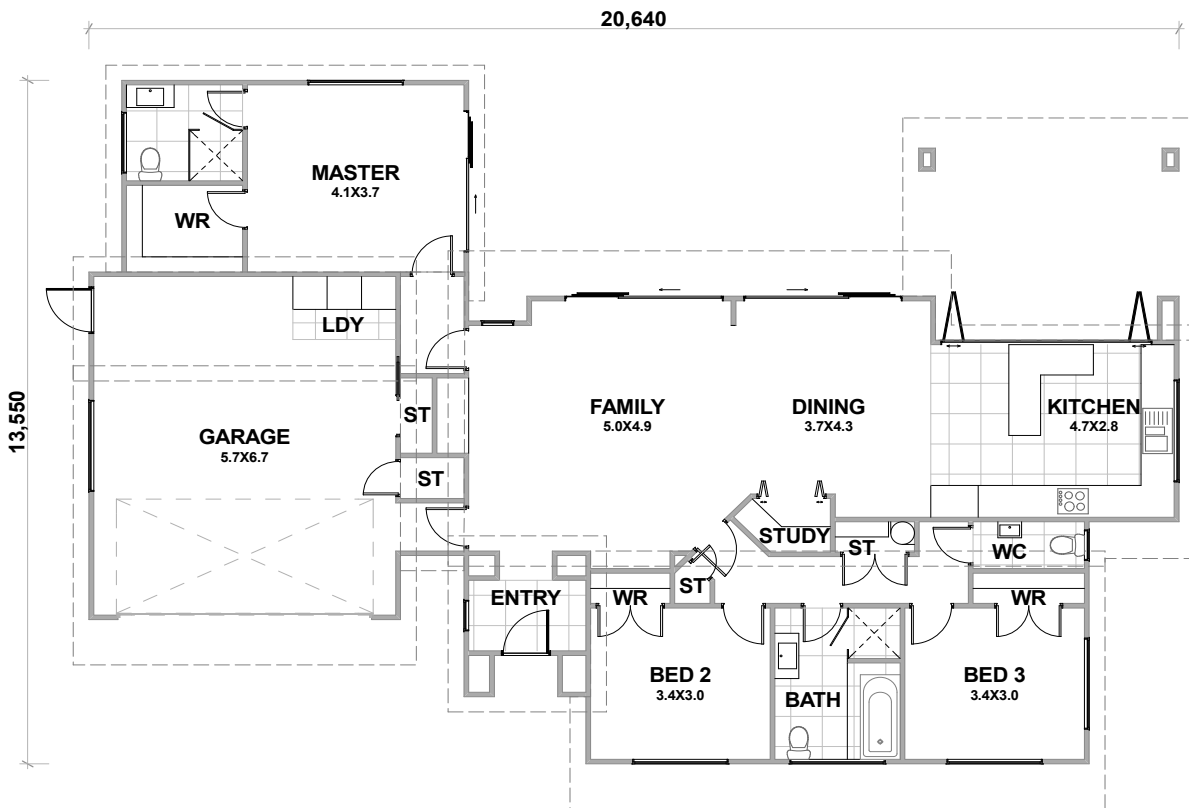

REPRESENTATION ONLY

GROSS FLOOR AREA: 180.7 SQM

Three bedroom, modern, open plan living.

Elsie

©COPYRIGHT - DW Homes Ltd. Copying or altering this plan is prohibited.

\$296,800.00