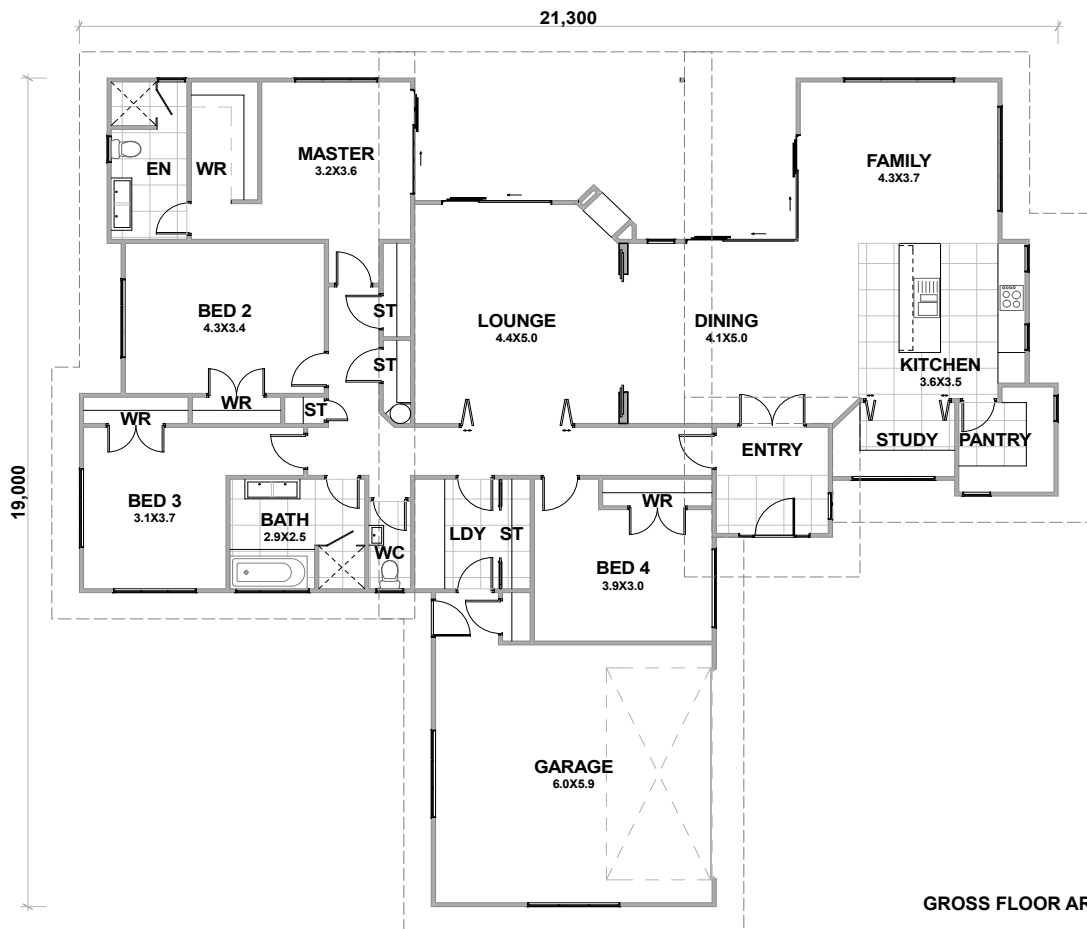

REPRESENTATION ONLY

GROSS FLOOR AREA: 241.46 SQM

Four bedroom, seperate lounge, open plan living.

Alcott
\$ P.O.A.

©COPYRIGHT - DW Homes Ltd. Copying or altering this plan is prohibited.